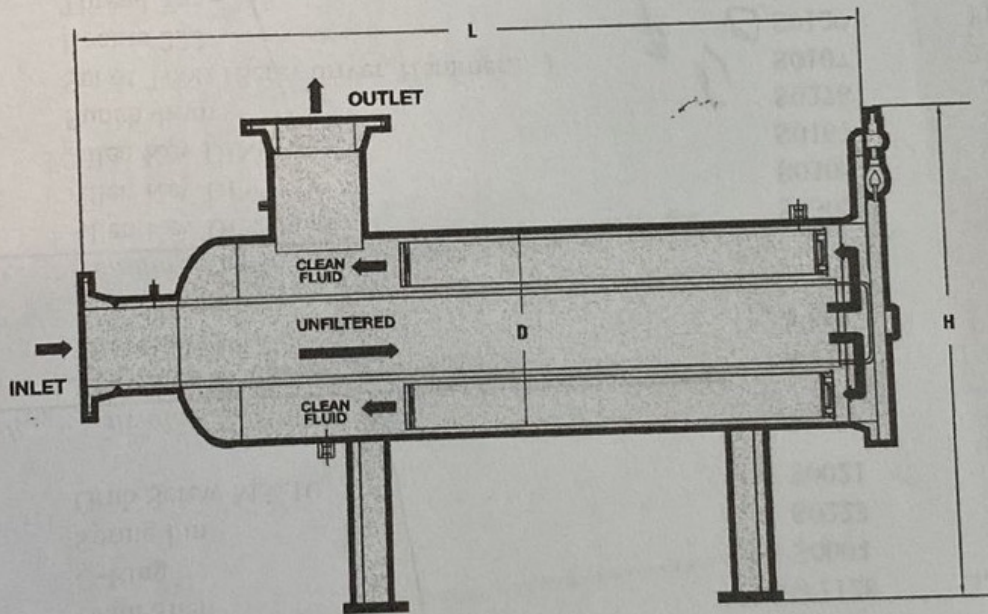

Surplus and Prime Worldwide

Horizontal Housings

Horizontal Housings, Centerpipe Design

Ultipleat High Flow Filter System Reduces Costs

Begin reducing your capital and operating costs today. Contact your local Pall distributor, or call Pall directly for an Ultipleat High Flow system quotation.